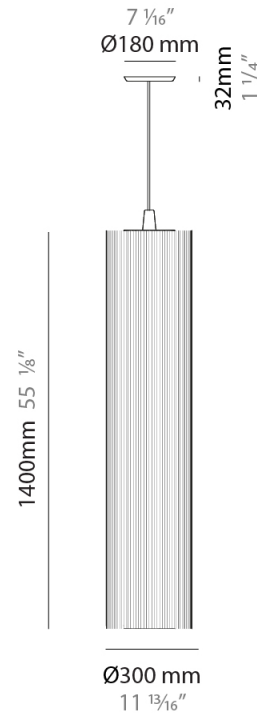

PROJECT
TYPE
SPECIFIER
QUANTITY
DATE

SWING SUSPENSION

D51008- -

base number   Finish Options   Finish Options

1. To build a product code in our configurator select the specify button on the base model # product page
2. To build a manual product code on this datasheet choose from the options listed below in blue font and add the suffix to the base model #

GENERAL

Series: Swing

Partner: Fambuena

Division: Design

Installation: Suspension

Product Type: Pendant

Mounting Location: Ceiling

Light Distribution: Direct

PHYSICAL

Shape: Cylinder

Diameter (mm): 300

Diameter (in): 11 ¹³/₁₆

Height (mm): 1400

Height (in): 55 ¹/₈

Diffuser: Cotton Strand Shade

Fixture Finish: WHI / BLK / RED / GRN / CRE / RUS / VIO / LIL

Holder Finish: CHR/WHI

Fixture Material: Cotton / Metal

Primary Material: Fabric

Cable Details: Cable Length 2000mm / 79"

ELECTRICAL

Number of Lamps: 1

Lamp Type: LED Retrofit

Bulb Included: Bulb Not Included

Max. Wattage Per Lamp (W): 7

Lamp Base: E26

Input Voltage (V): 120

Upon Request: 277Vac / GU24

LED

OPTICAL

RATINGS AND CERTIFICATIONS

Certified By: Certified for North American Standards

IP rating: IP20